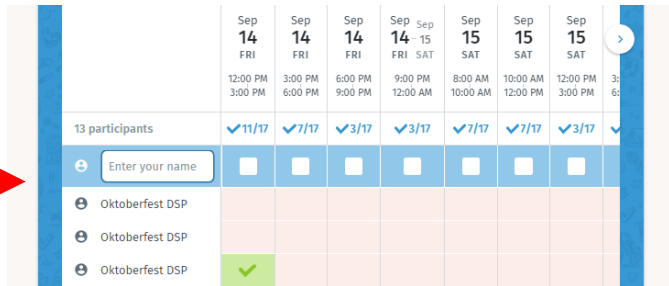

THE ORIGINAL
OKTOBERFEST
 SINCE 1977

Dear Parents,

the 43rd Oktoberfest will take place from 12 -14 September 2019. As in the past, we are dependent on your cooperation and support. Please sign up for helper shifts by **26 August 2019**.

How to sign up:

1. Click on the Doodle link in the email.

2. Click on **“Participants +”**.

3. Enter your **name** and **your child’s class**, e.g. **Jan Mustermann 1a**, choose an available time slot and click **“Continue”**.

4. Under **“One more thing...”** enter your **email address** and **mobile number**. Click **“Send”** to save your entry.

Helper cards:

You will receive a helper card if you work for at least **one** shift (1 x 3 hours) at the Oktoberfest.