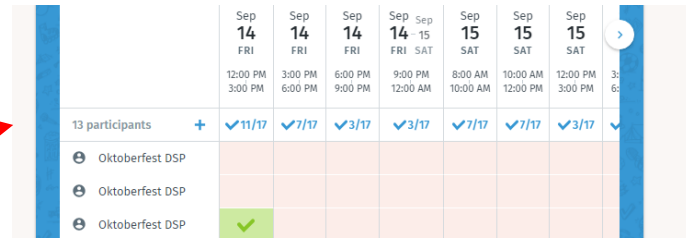

THE ORIGINAL
OKTOBERFEST
 SINCE 1977

Dear Parents,

the 43rd Oktoberfest will take place from 12 -14 September 2019. As in the past, we are dependent on your cooperation and support. Please sign up for helper shifts by **26 August 2019**.

How to sign up:

1. Click on the Doodle link in the email.

2. Click on **“Participants +”**.

3. Enter your **name** and **your child’s class**, e.g. **Jan Mustermann 1a**, choose an available time slot and click **“Continue”**.